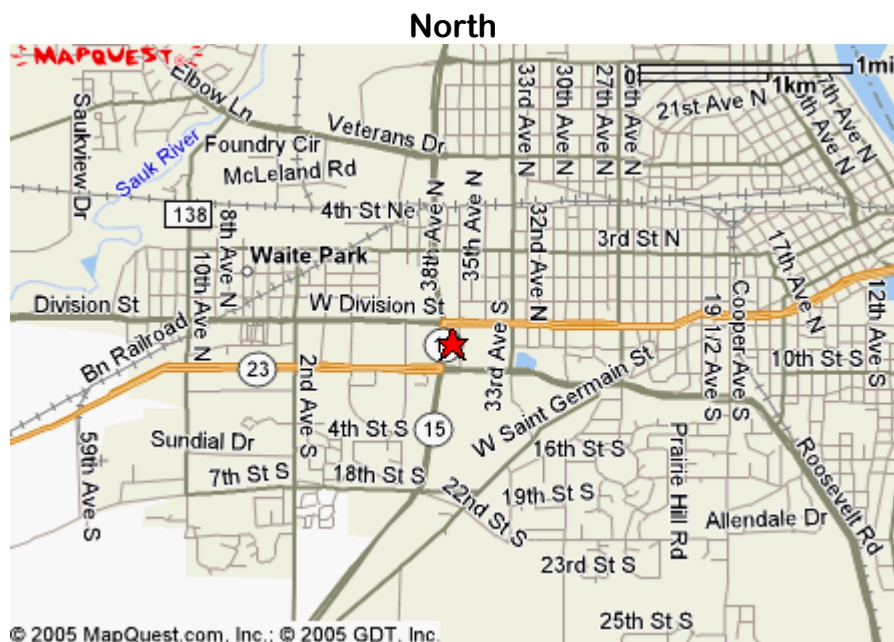

MSRT 2009 71st Annual Meeting and Fall Educational Conference
October 9 and 10, 2009
St. Cloud Holiday Inn Hotel and Suites
37th Avenue and Division Street St. Cloud, MN
Intersection of Hwy 15 and Hwy 23 (Division Street)
Hotel Phone: 320-253-9000

South
Large Overview Location Map

South
Zoom Map View